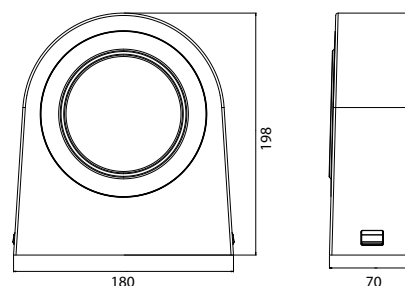

TECHNICAL DATA

**TYPE**

Professional LED for **Outdoor Lighting**

**MATERIAL**

Die-cast aluminum .

|                     |          |          |
|---------------------|----------|----------|
| PRO                 | CRI ≥ 80 |          |
| IP65                |          | 100°     |
| 220-240V<br>50/60Hz |          | 15000hrs |

|                           |   |
|---------------------------|---|
| <b>Model:</b>             | Marcello  |
| <b>Format:</b>            | Round   |
| <b>Location:</b>          | Exterior - Interior   |
| <b>Wattage:</b>           | 15W   |
| <b>Materials:</b>         | Aluminum  |
| <b>Led Color:</b>         | <b>5CCTs:</b> 3000K / 4000K / 6500K<br>3000K + 6500K<br>6500K + 3000K |
| <b>Product Dimension:</b> | 198*180*70mm  |
| <b>IP Code:</b>           | 65  |
| <b>Fixation:</b>          | Wall  |
| <b>CRI :</b>              | 80  |
| <b>Lumen Output:</b>      | 1500LM  |
| <b>Frequency:</b>         | 50/60 Hz  |
| <b>Beam Angle:</b>        | 100°  |

DIMENSION DRAW

**OUTDOOR**